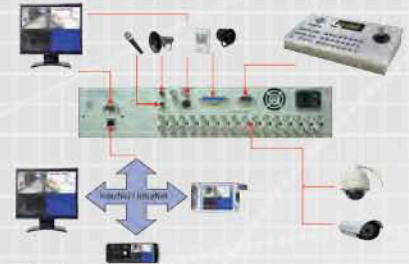

16CH TRIPLEX NETWORKING DVR

Features:

- M-JPEG COMPRESSION
- 120/100PPS RECORDING
- BUILT-IN CD-RW, DVD±RW AS OPTION
- TRIPLEX OPERATION
- PDA & MOBILE PHONE REMOTE VIEW (OPTION)

YDS-16LCUD

Mode	Triplex
Compression Format	M-JPEG
Video Input / Output	BNC x 16 / BNC x 2 / S-VIDEO x 1, VGA (option)
Video Looping	BNC x 16
Digital Zoom	2X
Display Resolution	NTSC: 720 X 480 / PAL: 720x576
Display Rate	NTSC: 480FPS / PAL: 400FPS
Audio Input / Output	RCAx 1 / RCAx 1
Recording Rate	NTSC: 120PPS / PAL: 100PPS
Recording Resolution	NTSC: 720x240 / PAL: 720x288
Recording Mode	Manual / Alarm / Schedule
Auto switching	Yes
Mobile View	Option
Playback Search	Search selection by Date, Time, Event
I/O Port	RS-485 port (Pelco D, Pelco P, Dynacolor, Lilit), RS-232 16 x Alarm Input, 1 x Alarm out (NO/ NC/ Relay)
Storage Media	Max. 2 IDE Hard Disk (1 x removable)
Backup Device	1 x USB, 1 x Mobile Rack, 1 X CD-RW or DVD+RW option
Ethernet	Yes / M-JPEG Compression
Web Interface	IE Browser w/DDNS supported
Security	Keylock and Password (2 level) protection
Power Supply	AC100-240V Input (47-63Hz)
Dimensions (W*H*D)	430x91x380mm, EIA 19" 2U mounting rack
Weight / Packing	@6.5kgs / 2pcs per carton

Order Information

	CD-RW	DVD-RW	VGA	Mobile View
YDS-16LCUD	⊙			
YDS-16LCUV		⊙		
YDS-16LCUD-V	⊙		⊙	
YDS-16LCUV-V		⊙	⊙	
YDS-16LCUD-P	⊙			⊙
YDS-16LCUV-P		⊙		⊙
YDS-16LCUD-PV	⊙		⊙	⊙
YDS-16LCUV-PV		⊙	⊙	⊙